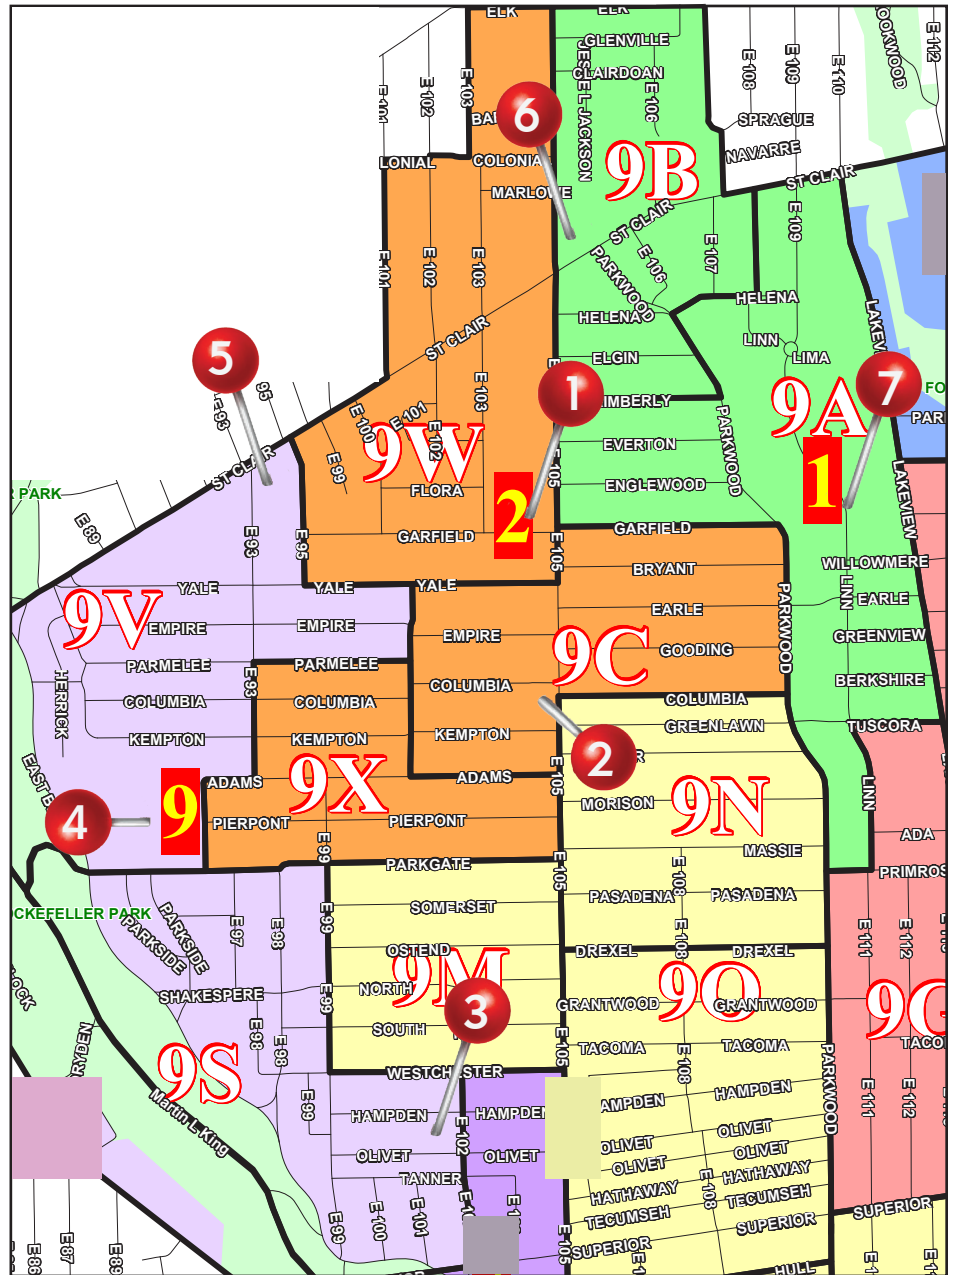

ELECTION DAY
NOVEMBER 3

FREE SHUTTLE

GLENVILLE

Glenville Precincts 9C, 9W, 9X (orange area) vote at **First Zion Missionary Baptist**.
Precincts 9S, 9U, 9V (violet area) vote at **Michael R White School**.
Precincts 9A, 9B (green area) vote at **FDR**.

Buses will run continuously from
9 am - 5 pm.

RED RUN

1. **First Zion Missionary Baptist**
10313 Garfield Ave
2. **Apostolic Faith Tabernacle**
934 E 105 St
3. **Citizens Academy**
10118 Hampden Ave
4. **Michael R White School**
1000 E 92 St
5. **Willson United Methodist**
9226 St Clair Ave
6. **New Eastside Market**
10505 St Clair Ave
7. **Franklin D Roosevelt School**
800 Linn Dr