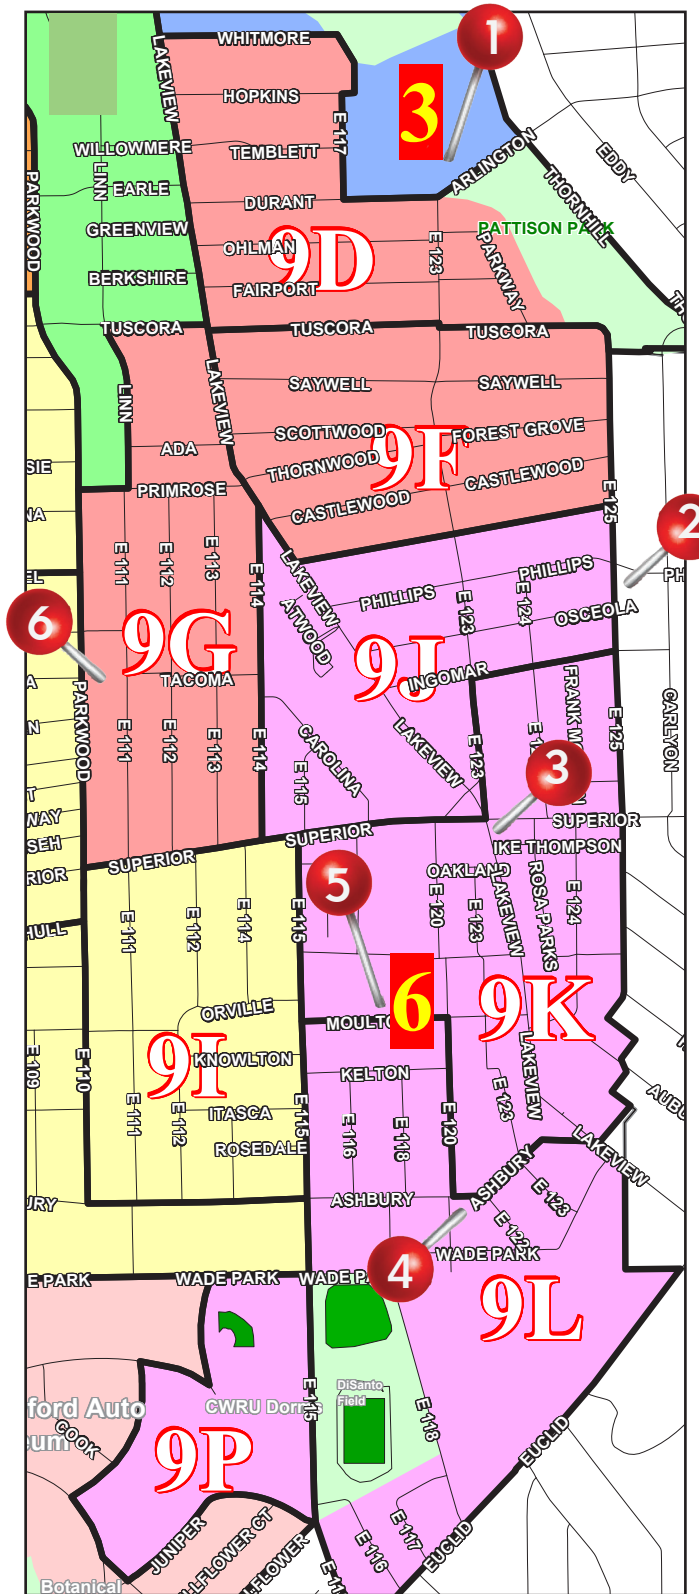

# FREE SHUTTLE

GLENVILLE

## YELLOW RUN

1. Patrick Henry School  
11901 Durant Ave
2. Concord Baptist Church  
1175 E 125 St
3. Gusto's Seafood & Chicken  
12310 Superior Ave
4. Trinity Outreach Ministries  
12002 Ashbury Ave
5. Mary M Bethune School  
11815 Moulton Ave
6. Walter Burks Playground  
Parkwood Dr at Tacoma Ave

Glenville Precincts 9D, 9F, 9G (dark pink) vote at **Patrick Henry School**.

Precincts 9J 9K 9L 9P (light pink) vote at **Mary M Bethune School**.

Buses will run continuously from 9 am - 5 pm.

VISIT [WWW.CASTINCLE.COM](http://WWW.CASTINCLE.COM)  
CALL OR TEXT (216) 306-CAST