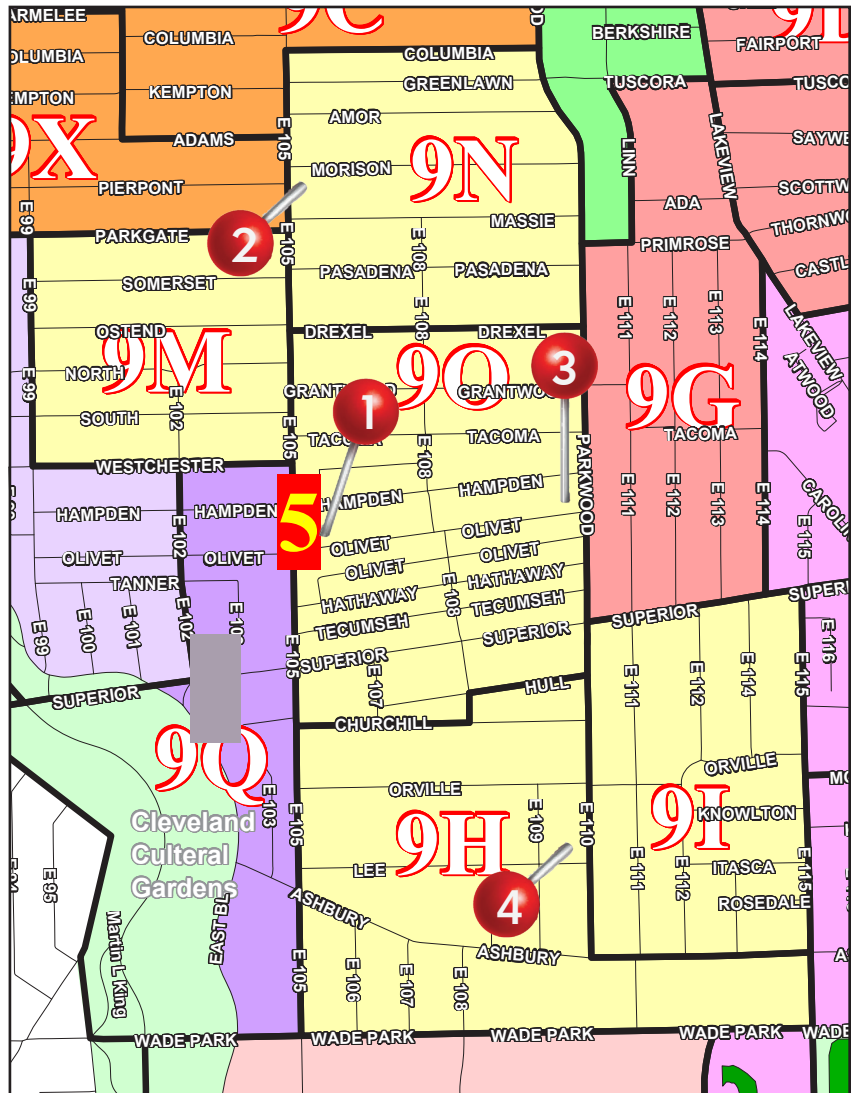

ELECTION DAY
NOVEMBER 3

FREE SHUTTLE

GLENVILLE

ORANGE RUN

1. Bethany Baptist Church
1211 E 105 St
2. Cleveland Church of Christ
1035 E 105 St
3. New Fellowship Baptist
1230 Parkwood Dr
4. Beth-El AME Zion
1428 E 110 St

Glenville Precincts 9H, 9I, 9M, 9N, 9O
(yellow area) vote at **Bethany Baptist**.

Buses will run continuously
from 9 am - 5 pm.

VISIT WWW.CASTINCLE.COM
CALL OR TEXT (216) 306-CAST